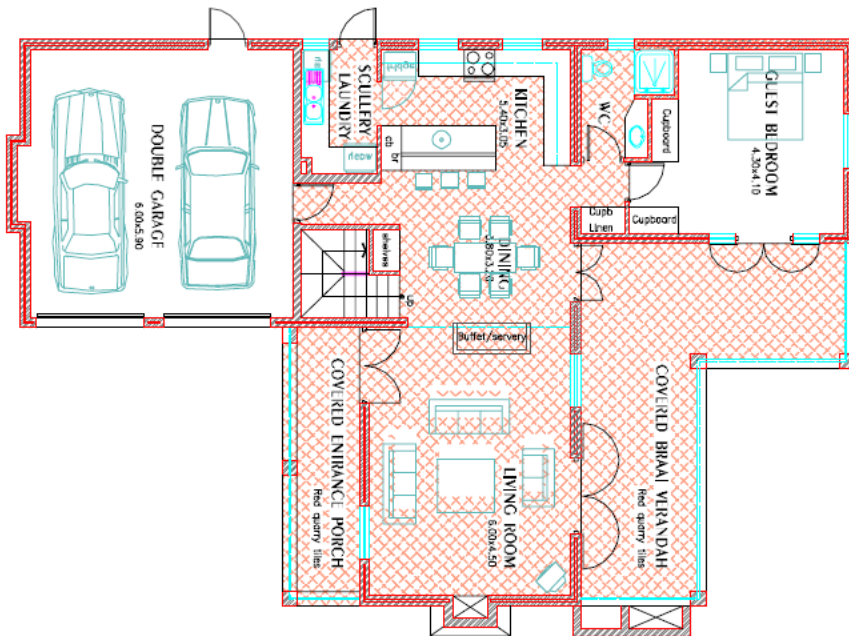

# F\_172sqm

Ground Floor 100 sqm

First Floor 72 sqm

Total floors 172 sqm

Covered area's/Braai 52 sqm

Garages 40 sqm

Total House 264 sqm

## TYPE-F

Ground Floor Plan Scale 1:100

First Floor Plan Scale 1:100

## F\_172sqm

Ground Floor 100 sqm

First Floor 72 sqm

Total floors 172 sqm

Covered area's/Braai 52 sqm

Garages 40 sqm

Total House 264 sqm