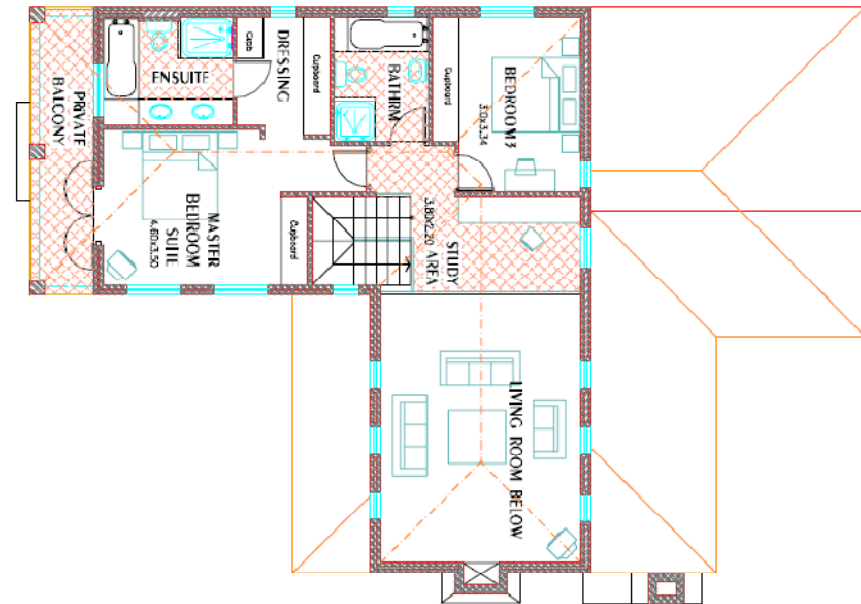

# F\_172sqm

Ground Floor 100 sqm

First Floor 72 sqm

Total floors 172 sqm

Covered area's/Braai 52 sqm

Garages 40 sqm

Total House 264 sqm

## TYPE-F

Ground Floor Plan Scale 1:100

First Floor Plan Scale 1:100

## F\_172sqm

Ground Floor 100 sqm

First Floor 72 sqm

Total floors 172 sqm

Covered area's/Braai 52 sqm

Garages 40 sqm

Total House 264 sqm