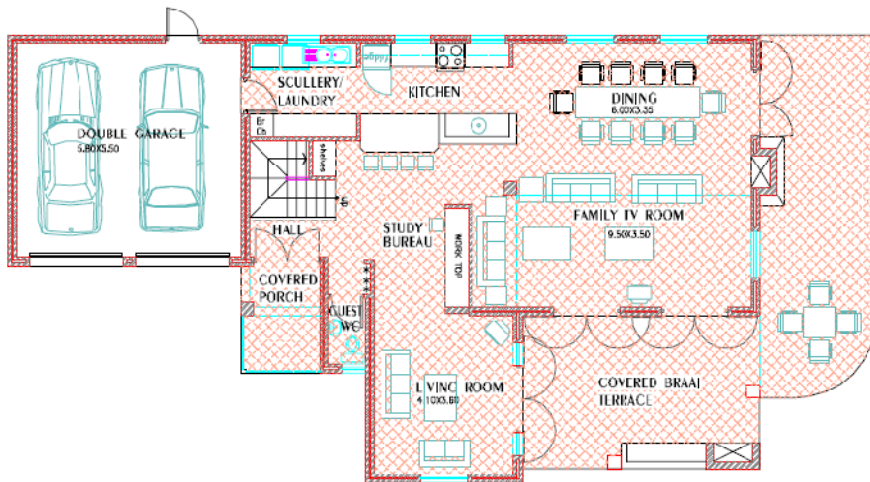

E 216sqm

Ground Floor 119 sqm

First Floor 97sqm

Total floors 216 sqm

Covered area's/Braai 24 sqm

Garages 36 sqm

Total House 276 sqm

Ground Floor Plan Scale 1:100

First Floor Plan Scale 1:100