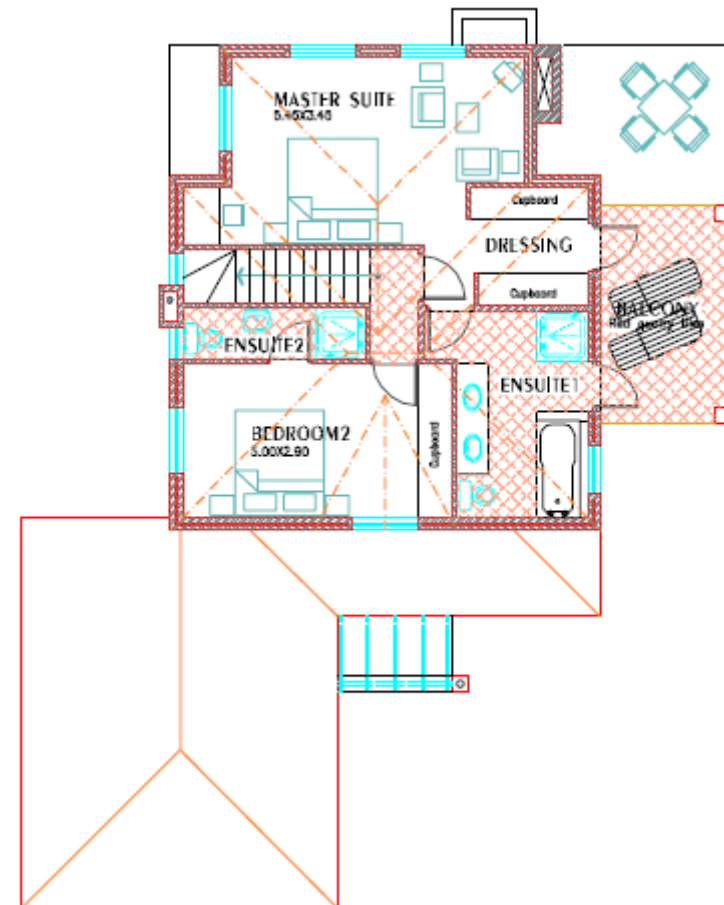

D 132sqm

Ground Floor 65 sqm
 First Floor 67 sqm
 Total floors 132 sqm
 Covered area's/Braai 23 sqm
 Garages 39 sqm
 Total House 194 sqm

Ground Floor Plan Scale 1:100

First Floor Plan Scale 1:100

D 132sqm

Ground Floor	65 sqm
First Floor	67 sqm
<hr/>	
Total floors	132 sqm
Covered area's/Braai	23 sqm
Garages	39 sqm
<hr/>	
Total House	194 sqm

First Floor 3-Bedroomed Alternative Plan *Scale 1:100*