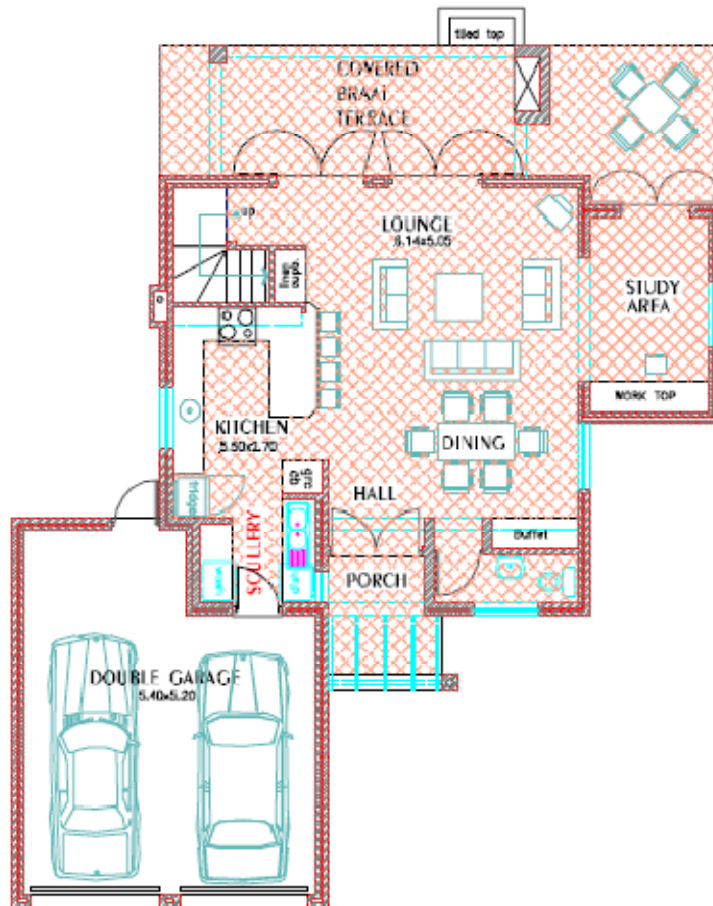

D 132sqm

Ground Floor 65 sqm
 First Floor 67 sqm
 Total floors 132 sqm
 Covered area's/Braai 23 sqm
 Garages 39 sqm
 Total House 194 sqm

Ground Floor Plan Scale 1:100

First Floor Plan Scale 1:100

D 132sqm

Ground Floor	65 sqm
First Floor	67 sqm
<hr/>	
Total floors	132 sqm
Covered area's/Braai	23 sqm
Garages	39 sqm
<hr/>	
Total House	194 sqm

First Floor 3-Bedroomed Alternative Plan *Scale 1:100*