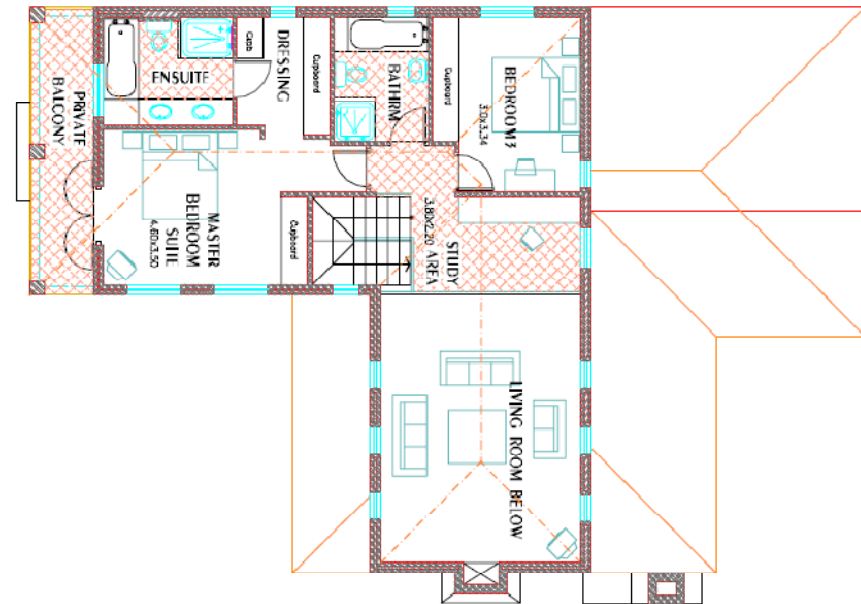

F_172sqm

Ground Floor 100 sqm

First Floor 72 sqm

Total floors 172 sqm

Covered area's/Braai 52 sqm

Garages 40 sqm

Total House 264 sqm

TYPE-F

Ground Floor Plan Scale 1:100

First Floor Plan Scale 1:100

TYPE-F

F_172sqm

Ground Floor 100 sqm

First Floor 72 sqm

Total floors 172 sqm

Covered area's/Braai 52 sqm

Garages 40 sqm

Total House 264 sqm