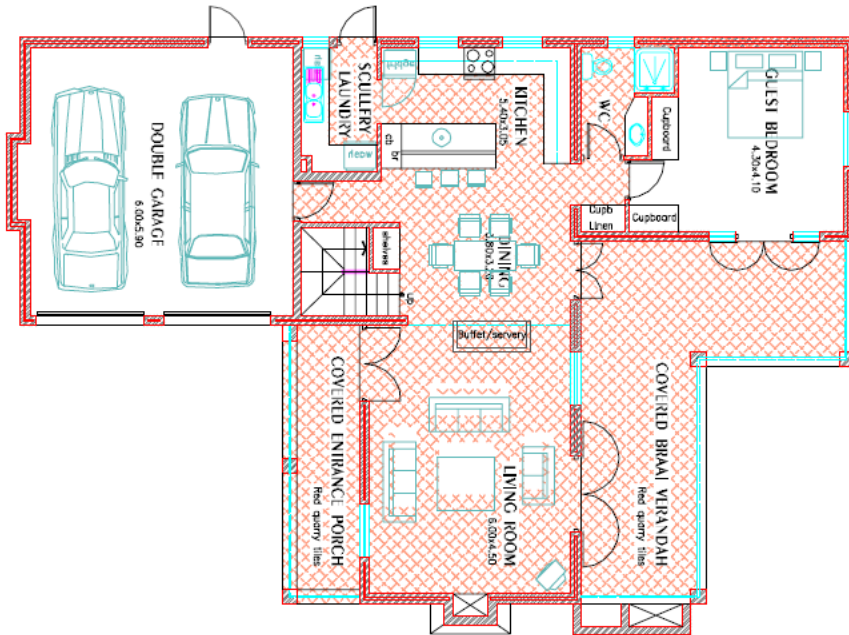

F_172sqm

Ground Floor 100 sqm

First Floor 72 sqm

Total floors 172 sqm

Covered area's/Braai 52 sqm

Garages 40 sqm

Total House 264 sqm

TYPE-F

Ground Floor Plan Scale 1:100

First Floor Plan Scale 1:100

TYPE-F

F_172sqm

Ground Floor 100 sqm

First Floor 72 sqm

Total floors 172 sqm

Covered area's/Braai 52 sqm

Garages 40 sqm

Total House 264 sqm