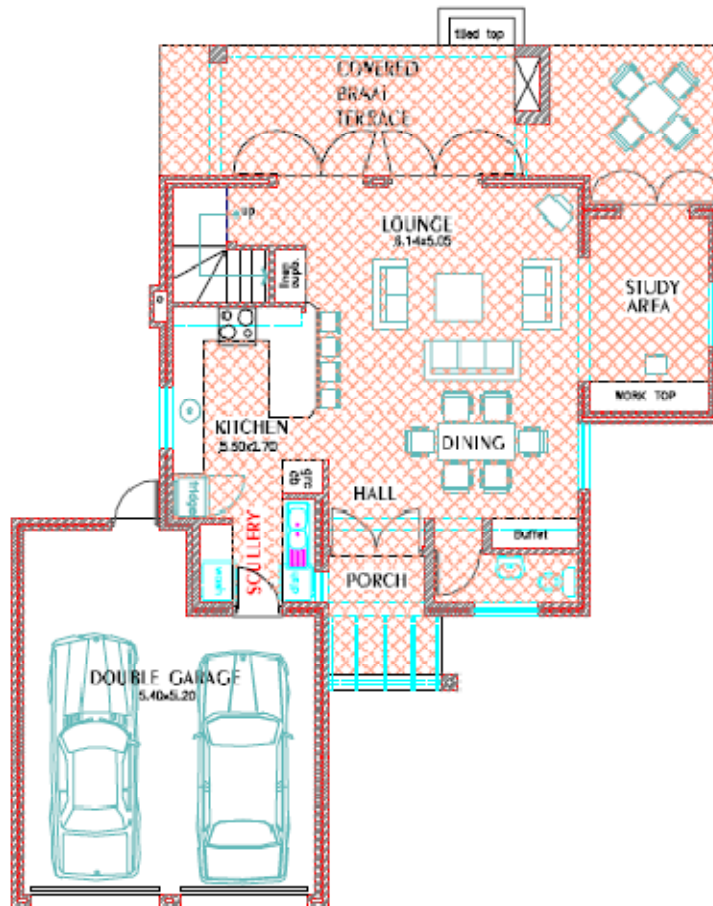

D 132sqm

Ground Floor 65 sqm
 First Floor 67 sqm
 Total floors 132 sqm
 Covered area's/Braai 23 sqm
 Garages 39 sqm
 Total House 194 sqm

Ground Floor Plan Scale 1:100

First Floor Plan Scale 1:100

D 132sqm

Ground Floor	65 sqm
First Floor	67 sqm
<hr/>	
Total floors	132 sqm
Covered area's/Braai	23 sqm
Garages	39 sqm
<hr/>	
Total House	194 sqm

First Floor 3-Bedroomed Alternative Plan Scale 1:100